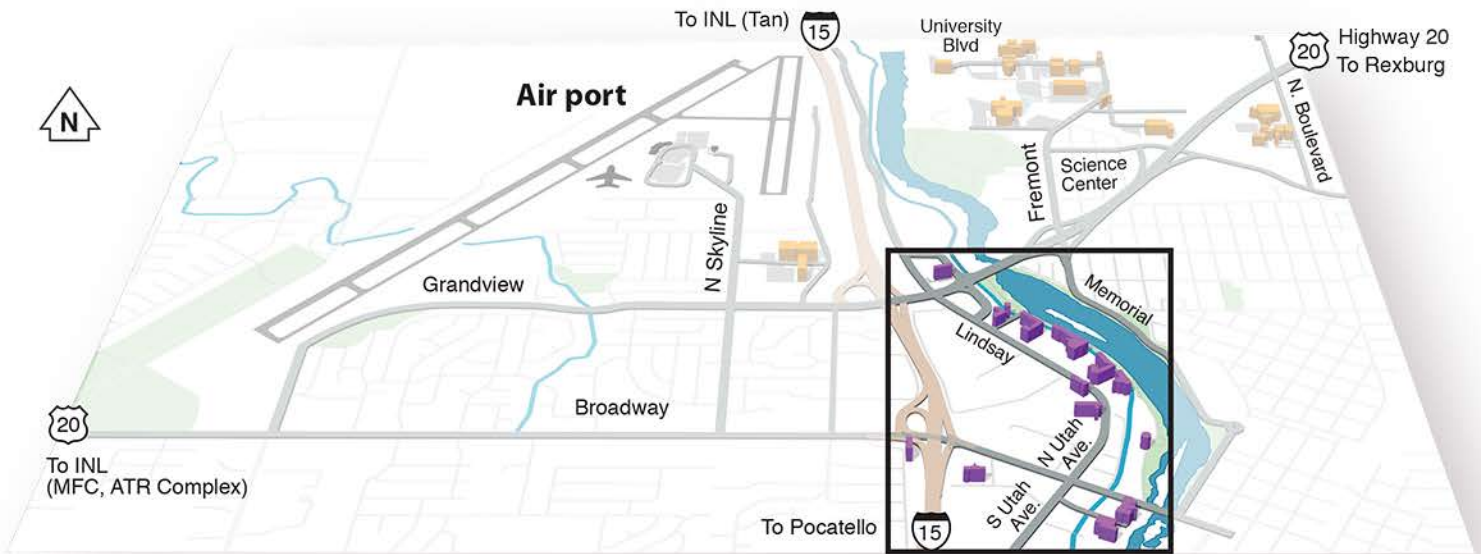

HOTELS

- (A) Hilton Garden Inn**
(208) 522-9500
700 Lindsay Blvd,
Idaho Falls, ID 83402
- (B) Le Ritz**
208-528-0880
720 Lindsay Boulevard,
Idaho Falls, ID 83402
- (C) Hampton Inn Airport**
(208) 523-1400
Hampton 645 Lindsay Blvd,
Idaho Falls, ID 83402
- (D) Residence Inn**
by Marriott
(208) 542-0000
635 W Broadway St
Idaho Falls, ID 83402
- (E) SpringHill Suites**
by Marriott
(208) 552-7000
665 Riverwalk Drive,
Idaho Falls, ID 83402
- (F) Fairfield Inn & Suites**
by Marriott
(208) 552-7378
1293 W Broadway St,
Idaho Falls, ID 83402

Directions from air port to most Hotels

Start out going south on N Skyline Dr.
Take the 1st right to stay on N Skyline Dr.
Turn left onto Grandview Dr.
Stay straight to go onto US-20 E
Take the Lindsay Blvd exit
Turn left onto Lindsay Blvd.