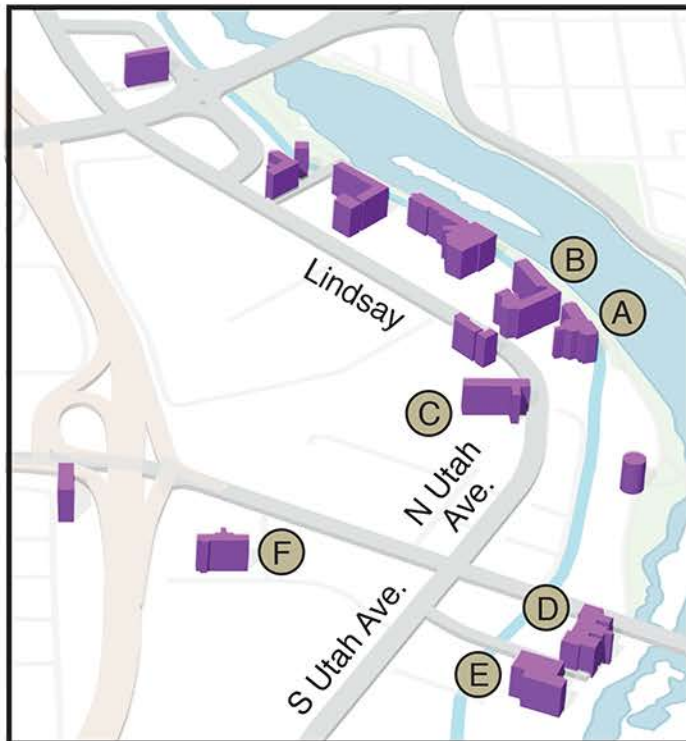

HOTELS

- (A) Hilton Garden Inn**
(208) 522-9500
700 Lindsay Blvd,
Idaho Falls, ID 83402
- (B) Le Ritz**
208-528-0880
720 Lindsay Boulevard,
Idaho Falls, ID 83402
- (C) Hampton Inn Airport**
(208) 523-1400
Hampton 645 Lindsay Blvd,
Idaho Falls, ID 83402
- (D) Residence Inn**
by Marriott
(208) 542-0000
635 W Broadway St
Idaho Falls, ID 83402
- (E) SpringHill Suites**
by Marriott
(208) 552-7000
665 Riverwalk Drive,
Idaho Falls, ID 83402
- (F) Fairfield Inn & Suites**
by Marriott
(208) 552-7378
1293 W Broadway St,
Idaho Falls, ID 83402

Directions from air port to most Hotels

Start out going south on N Skyline Dr.
Take the 1st right to stay on N Skyline Dr.
Turn left onto Grandview Dr.
Stay straight to go onto US-20 E
Take the Lindsay Blvd exit
Turn left onto Lindsay Blvd.