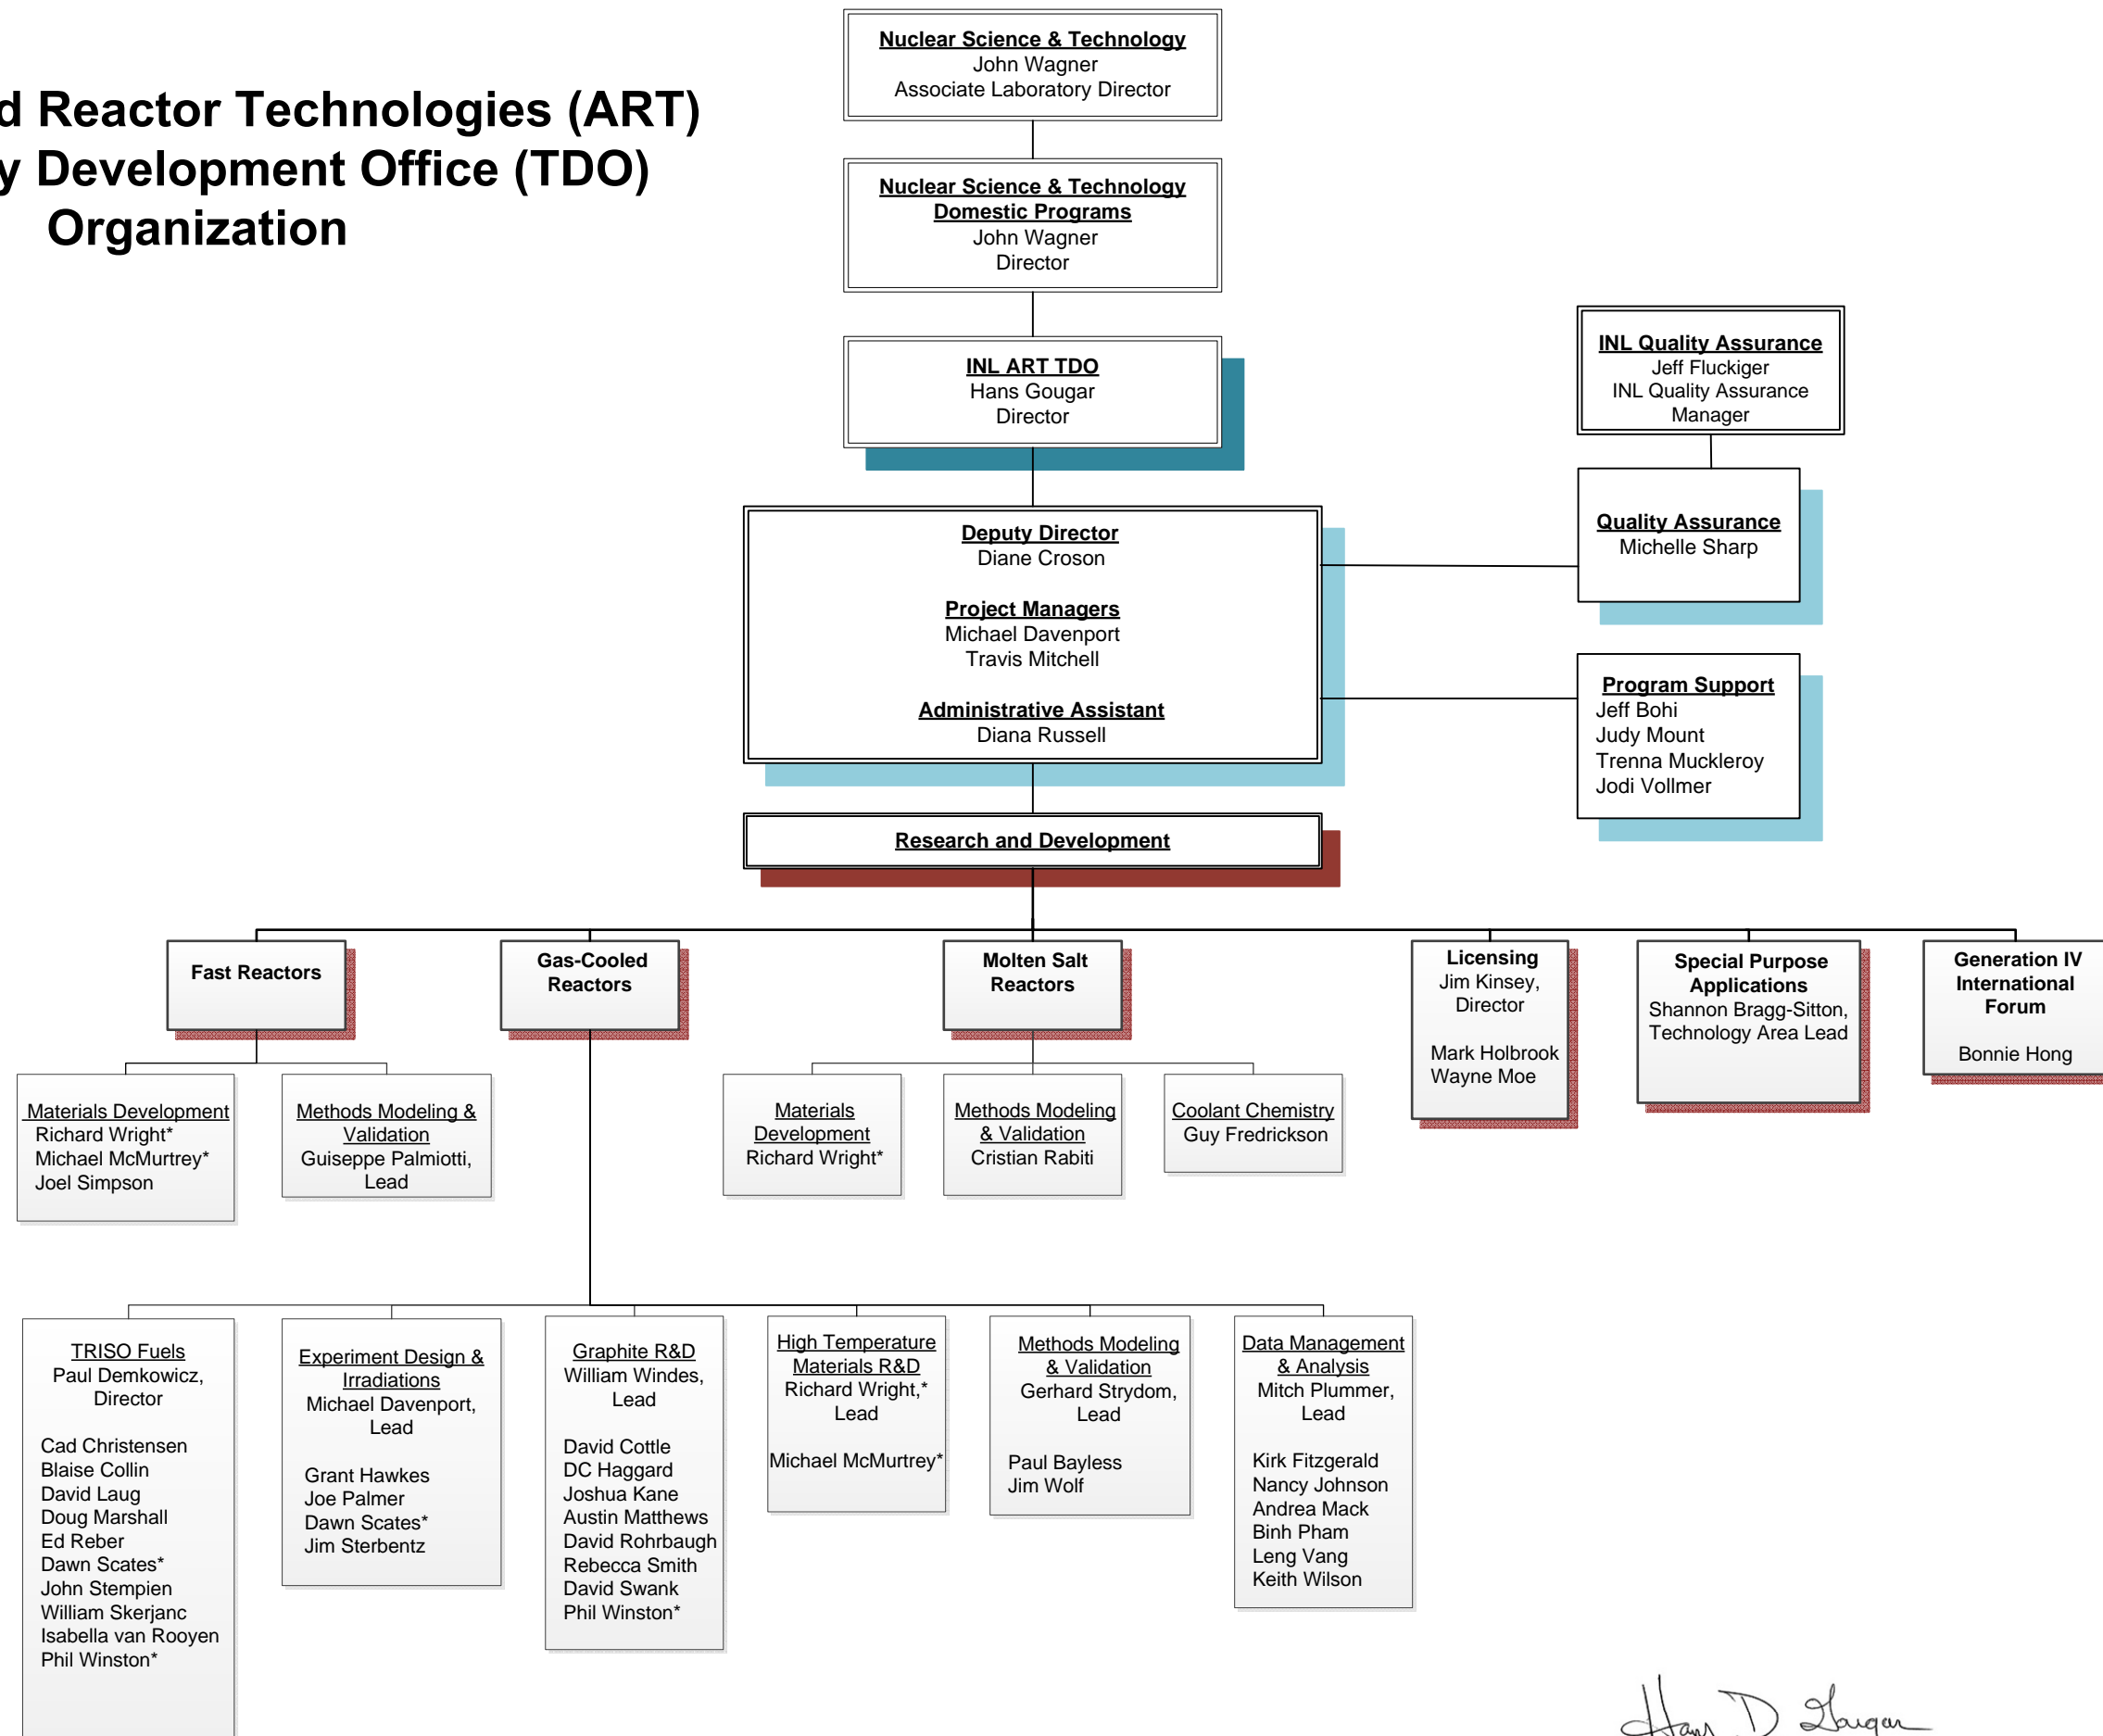

INL Advanced Reactor Technologies (ART) Technology Development Office (TDO) Organization

* Dual Role

NOTE: The project structure reflected in this organizational chart is consistent with that in the INL ART TDO Program Management Plan (PLN-2494). However, it is expanded for clarification of staff assignments and general communication purposes.

Hans D. Gougar

Rev 3 03/08/2018